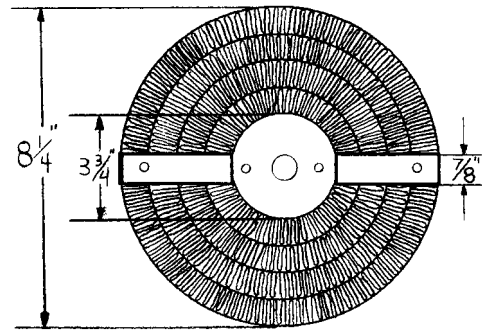

MAINE RADIATOR MFG.

CHEVY ROUND HEATERS

Rebuilt #2-875-4
Core #CH-8754

Rebuilt #3-750-4
Core #CH-7504

Rebuilt #2-875-5
Core #CH-8755

Please note: Must send original for rebuilt units.