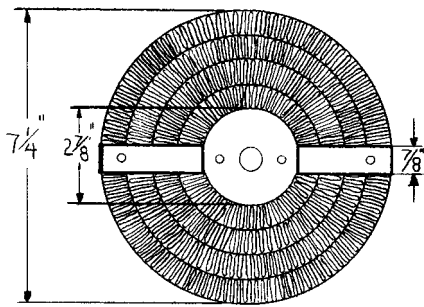

MAINE RADIATOR MFG.

CHEVY ROUND HEATERS

Rebuilt #2-875-4
Core #CH-8754

Rebuilt #3-750-4
Core #CH-7504

Rebuilt #2-875-5
Core #CH-8755

Please note: Must send original for rebuilt units.