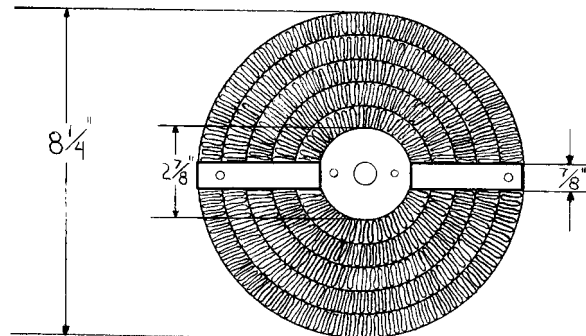

MAINE RADIATOR MFG.

CHEVY ROUND HEATERS

Rebuilt #2-875-4
Core #CH-8754

Rebuilt #3-750-4
Core #CH-7504

Rebuilt #2-875-5
Core #CH-8755

Please note: Must send original for rebuilt units.